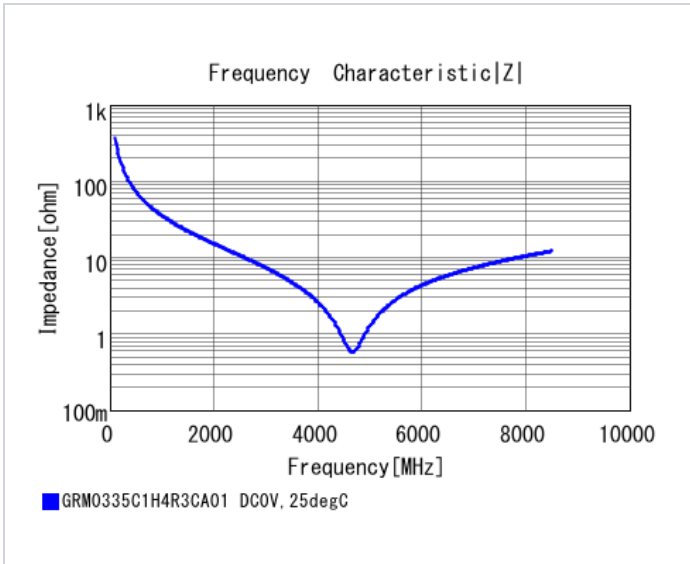

⚠ Attention

1.This datasheet is downloaded from the website of Murata Manufacturing Co., Ltd. Therefore, it's specifications are subject to change or our products in it may be discontinued without advance notice. Please check with our sales representatives or product engineers before ordering.

2.This datasheet has only typical specifications because there is no space for detailed specifications.

Therefore, please review our product specifications or consult the approval sheet for product specifications before ordering.