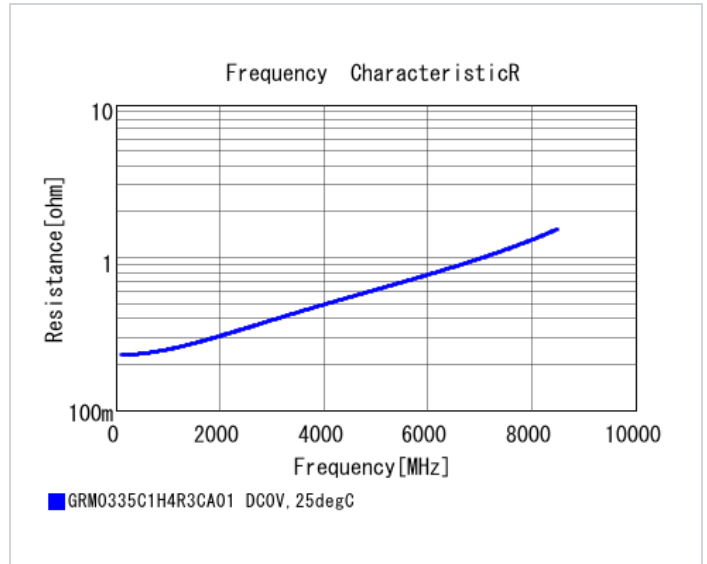

⚠ Attention

1.This datasheet is downloaded from the website of Murata Manufacturing Co., Ltd. Therefore, it's specifications are subject to change or our products in it may be discontinued without advance notice. Please check with our sales representatives or product engineers before ordering.

2.This datasheet has only typical specifications because there is no space for detailed specifications.

Therefore, please review our product specifications or consult the approval sheet for product specifications before ordering.