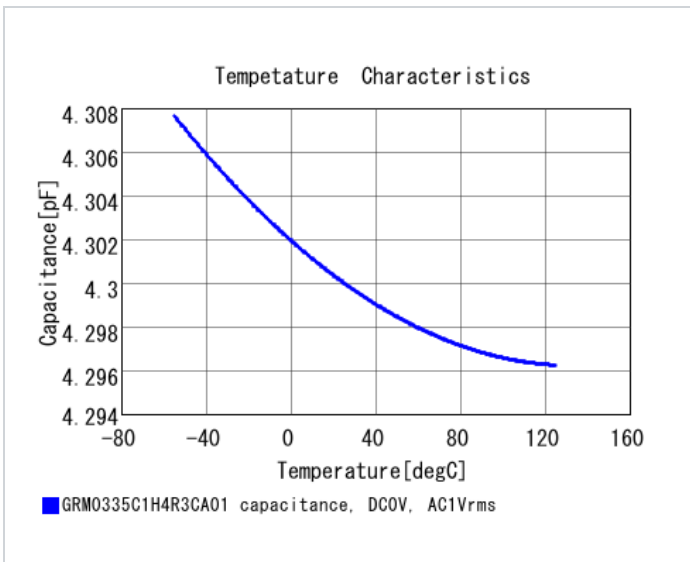

⚠ Attention

1.This datasheet is downloaded from the website of Murata Manufacturing Co., Ltd. Therefore, it's specifications are subject to change or our products in it may be discontinued without advance notice. Please check with our sales representatives or product engineers before ordering.

2.This datasheet has only typical specifications because there is no space for detailed specifications.

Therefore, please review our product specifications or consult the approval sheet for product specifications before ordering.