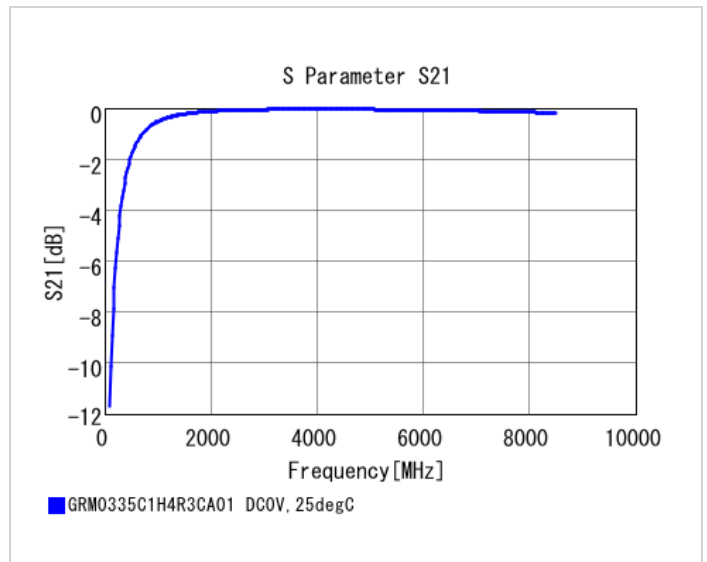

⚠ Attention

1.This datasheet is downloaded from the website of Murata Manufacturing Co., Ltd. Therefore, it's specifications are subject to change or our products in it may be discontinued without advance notice. Please check with our sales representatives or product engineers before ordering.

2.This datasheet has only typical specifications because there is no space for detailed specifications.

Therefore, please review our product specifications or consult the approval sheet for product specifications before ordering.