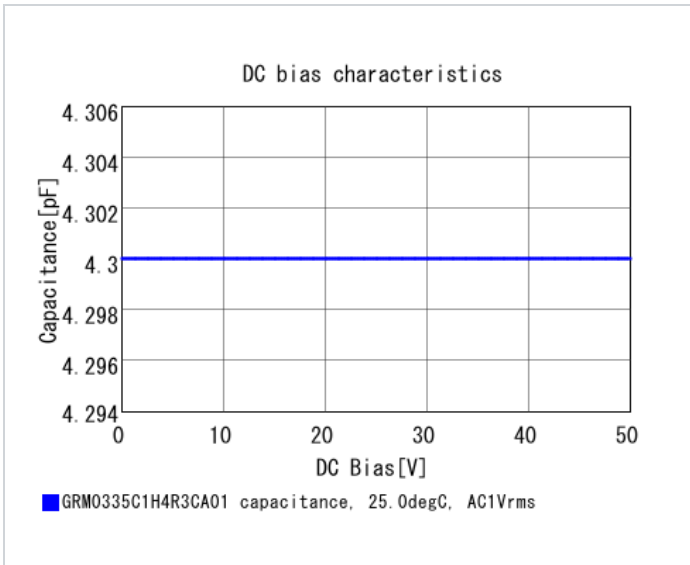

⚠ Attention

1.This datasheet is downloaded from the website of Murata Manufacturing Co., Ltd. Therefore, it's specifications are subject to change or our products in it may be discontinued without advance notice. Please check with our sales representatives or product engineers before ordering.

2.This datasheet has only typical specifications because there is no space for detailed specifications.

Therefore, please review our product specifications or consult the approval sheet for product specifications before ordering.