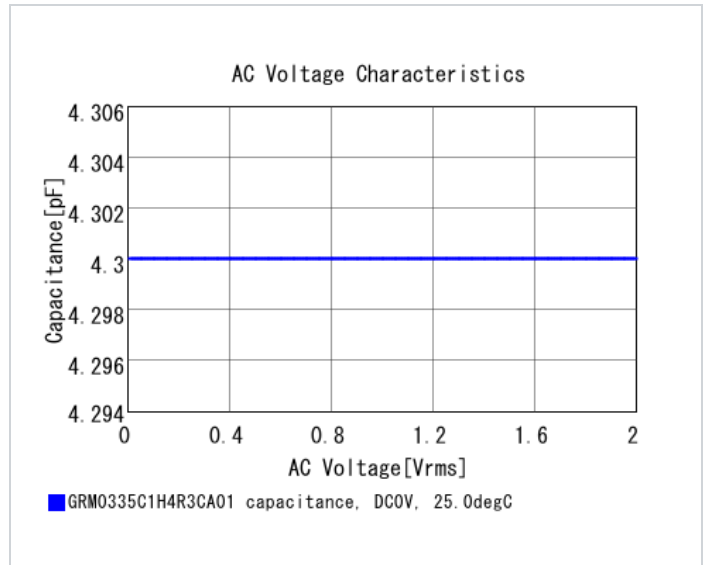

⚠ Attention

1.This datasheet is downloaded from the website of Murata Manufacturing Co., Ltd. Therefore, it's specifications are subject to change or our products in it may be discontinued without advance notice. Please check with our sales representatives or product engineers before ordering.

2.This datasheet has only typical specifications because there is no space for detailed specifications.

Therefore, please review our product specifications or consult the approval sheet for product specifications before ordering.