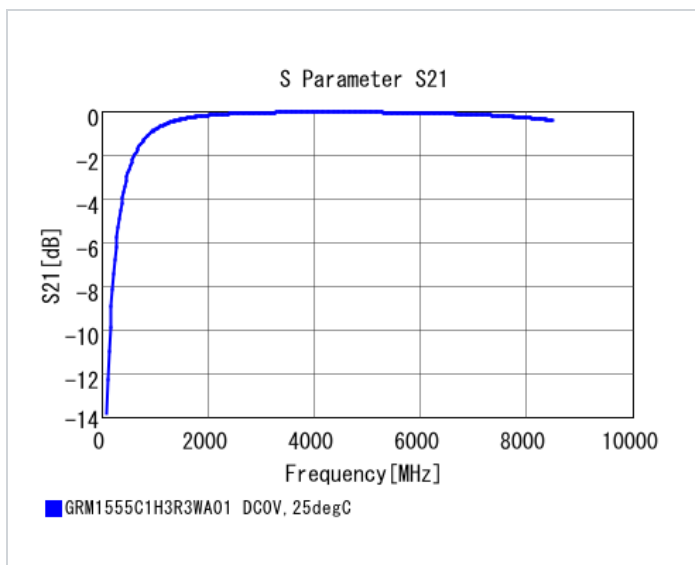

Attention

- 1.This datasheet is downloaded from the website of Murata Manufacturing Co., Ltd. Therefore, it's specifications are subject to change or our products in it may be discontinued without advance notice. Please check with our sales representatives or product engineers before ordering.
- 2.This datasheet has only typical specifications because there is no space for detailed specifications. Therefore, please review our product specifications or consult the approval sheet for product specifications before ordering.