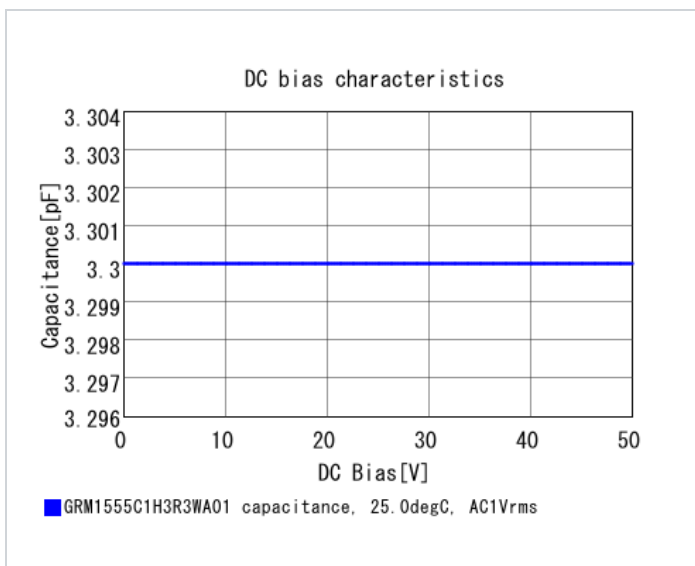

Attention

- 1.This datasheet is downloaded from the website of Murata Manufacturing Co., Ltd. Therefore, it's specifications are subject to change or our products in it may be discontinued without advance notice. Please check with our sales representatives or product engineers before ordering.
- 2.This datasheet has only typical specifications because there is no space for detailed specifications. Therefore, please review our product specifications or consult the approval sheet for product specifications before ordering.