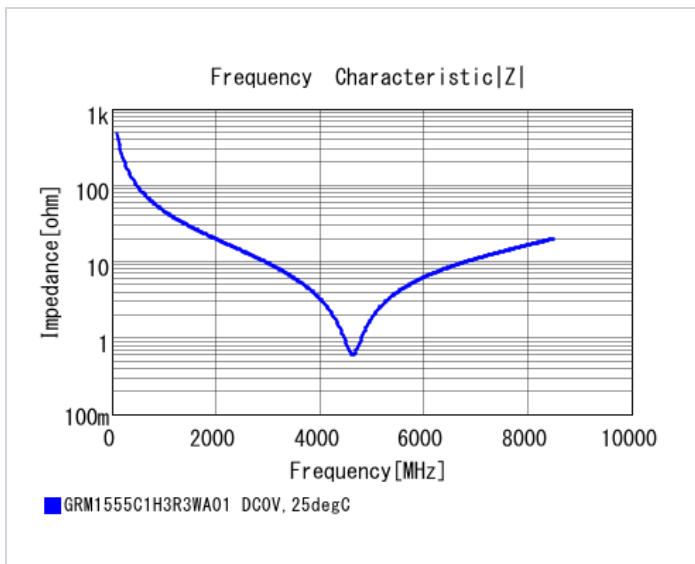

Attention

- 1.This datasheet is downloaded from the website of Murata Manufacturing Co., Ltd. Therefore, it's specifications are subject to change or our products in it may be discontinued without advance notice. Please check with our sales representatives or product engineers before ordering.
- 2.This datasheet has only typical specifications because there is no space for detailed specifications. Therefore, please review our product specifications or consult the approval sheet for product specifications before ordering.