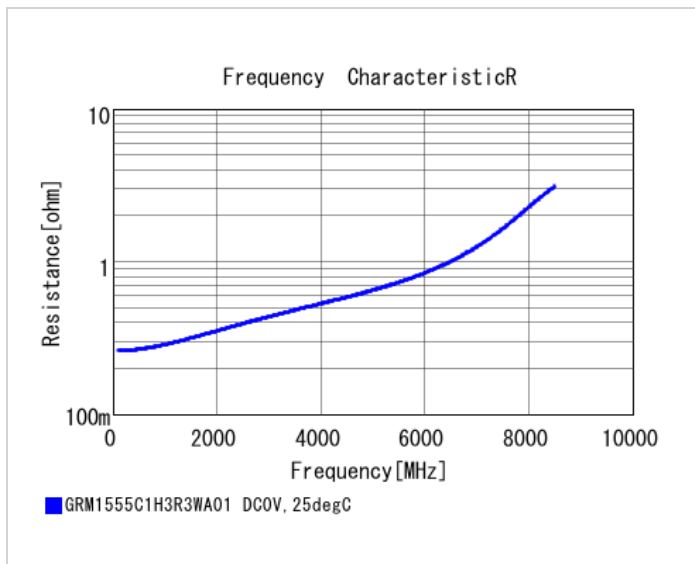

Attention

- 1.This datasheet is downloaded from the website of Murata Manufacturing Co., Ltd. Therefore, it's specifications are subject to change or our products in it may be discontinued without advance notice. Please check with our sales representatives or product engineers before ordering.
- 2.This datasheet has only typical specifications because there is no space for detailed specifications. Therefore, please review our product specifications or consult the approval sheet for product specifications before ordering.