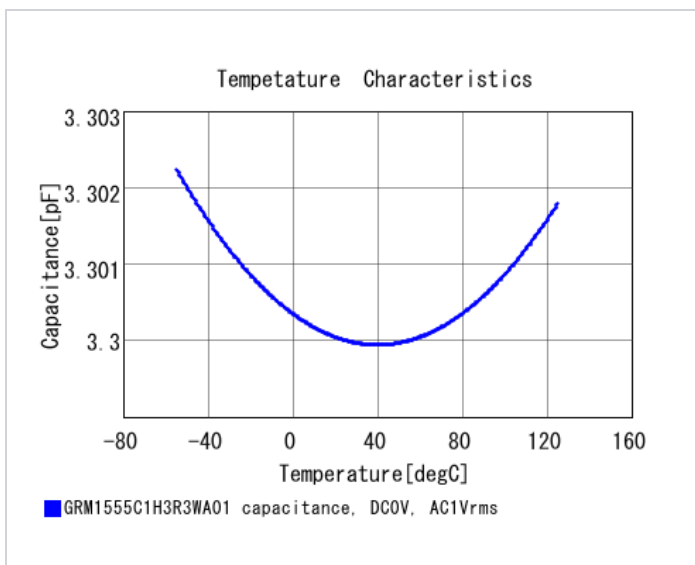

Attention

- 1.This datasheet is downloaded from the website of Murata Manufacturing Co., Ltd. Therefore, it's specifications are subject to change or our products in it may be discontinued without advance notice. Please check with our sales representatives or product engineers before ordering.
- 2.This datasheet has only typical specifications because there is no space for detailed specifications. Therefore, please review our product specifications or consult the approval sheet for product specifications before ordering.