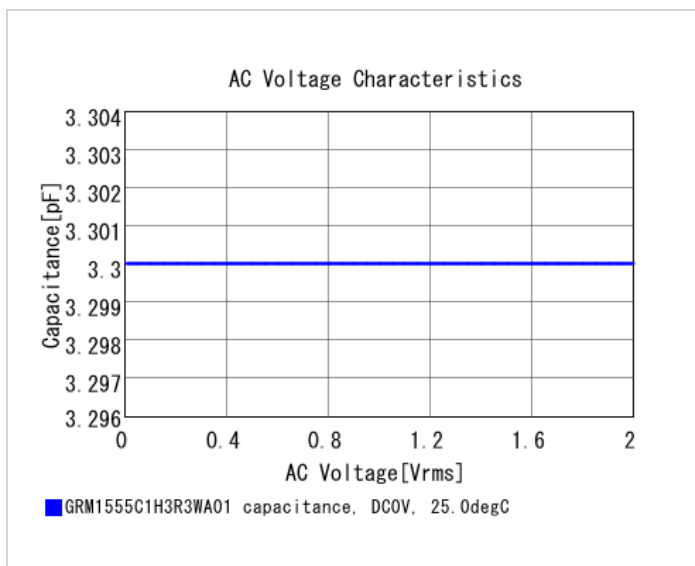

Attention

- 1.This datasheet is downloaded from the website of Murata Manufacturing Co., Ltd. Therefore, it's specifications are subject to change or our products in it may be discontinued without advance notice. Please check with our sales representatives or product engineers before ordering.
- 2.This datasheet has only typical specifications because there is no space for detailed specifications. Therefore, please review our product specifications or consult the approval sheet for product specifications before ordering.